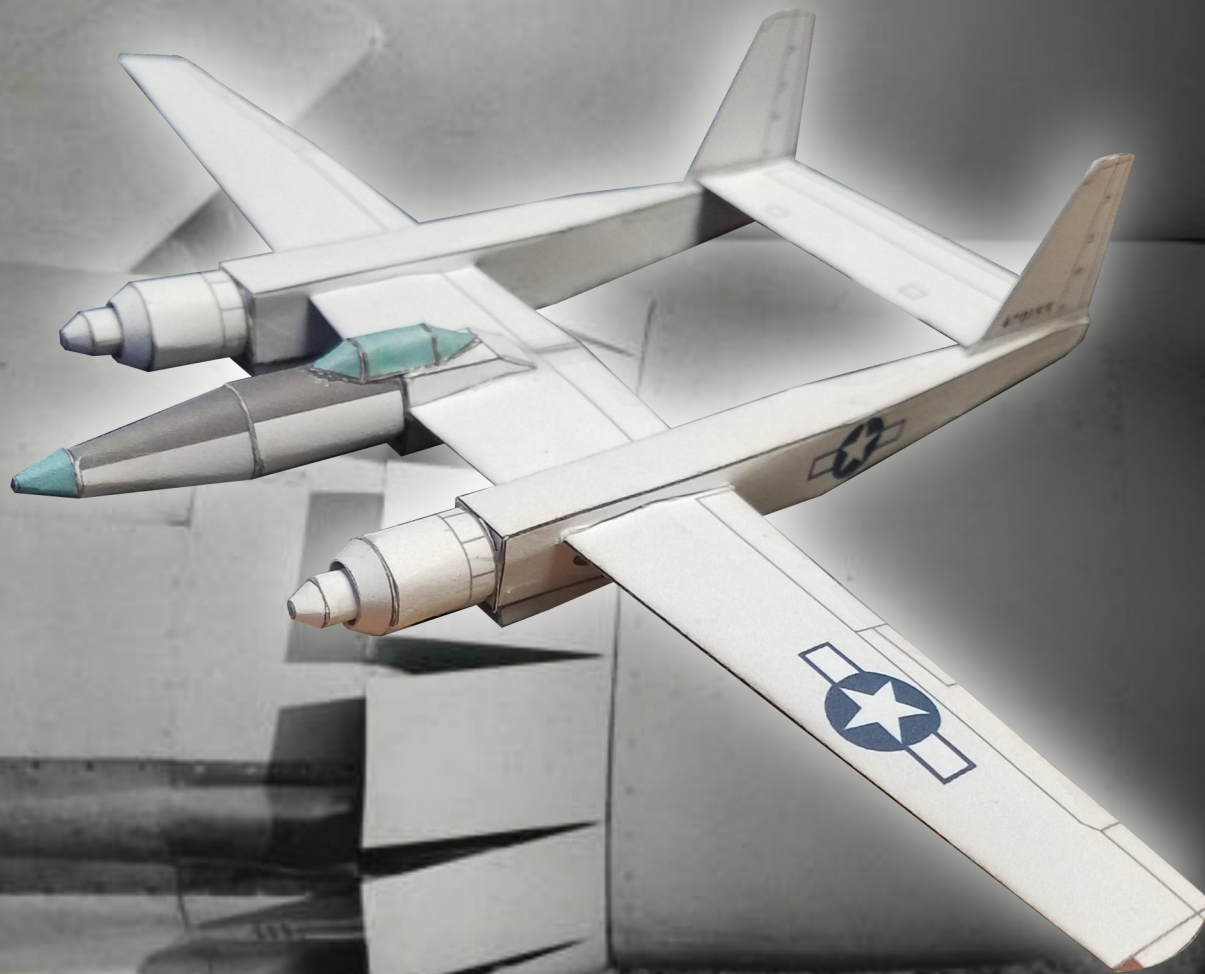

**HUGHES**  
HUGHES AIRCRAFT COMPANY

# XF-11

PHOTORECONNAISSANCE  
AIRCRAFT

PAPER MODEL KIT  
1:144 SCALE

DESIGNED BY:

**陳** BRYAN  
TAN

GRAPHIC DESIGN  
ROCKETMANTAN.DEVIANTART.COM

Prop Hub

Prop Hub

Engine Cowling

Engine Cowling

Engine

Engine

Port Nacelle

Stbd Nacelle

Canopy

Engine Intakes