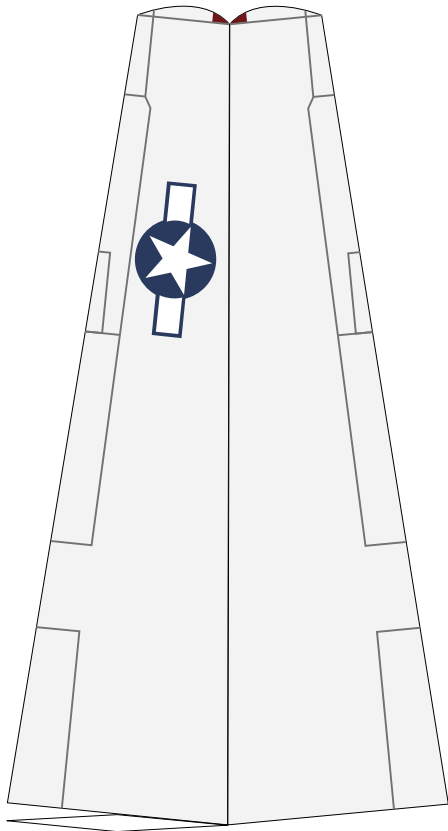

Engine Cowling

Engine Cowling

Engine

Engine

Port Nacelle

Stbd Nacelle

Canopy

Engine Intakes

Camera Dome

Hull Fwd

Hull Mid

Hull Upper

Hull Lower

Vert. Stabilizer  
Port

Vert. Stabilizer  
Stbd

Horiz. Stabilizer